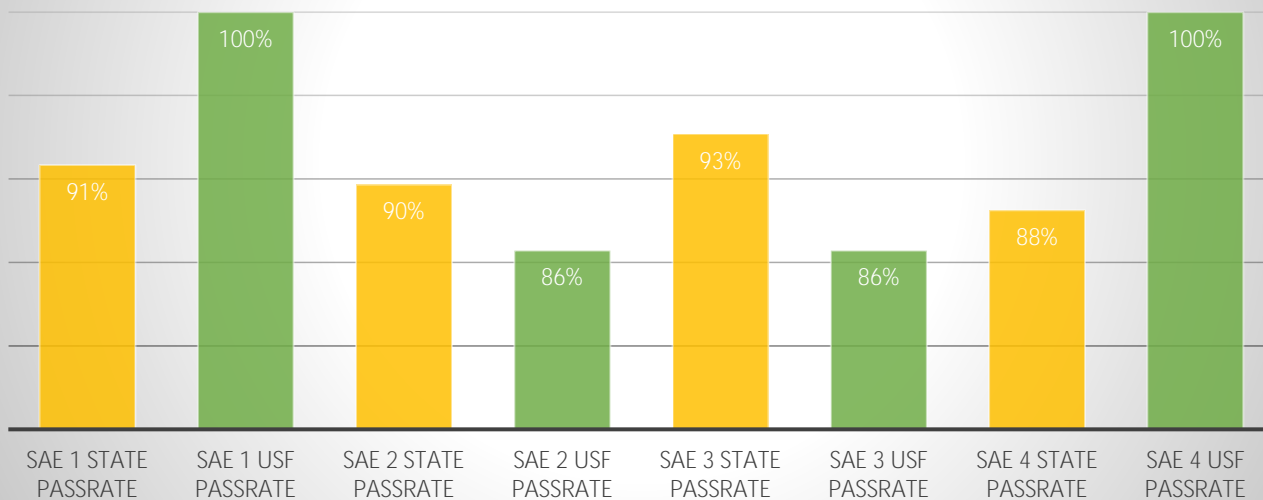

USF ADVANCED PREPARATION COMPLETERS 2021-22 FTCE RESULTS VS. STATE RESULTS AT A GLANCE

FTCE PROFESSIONAL EDUCATION EXAM: USF/STATE PASS RATES 2021/22

FTCE SUBJECT AREA EXAM: USF/STATE PASS RATES 2021/22

USF ADVANCED PREPARATION COMPLETERS 2021-22 FTCE RESULTS VS. STATE RESULTS AT A GLANCE

EDUCATIONAL LEADERSHIP, MED - FLORIDA EDUCATIONAL LEADERSHIP EXAM: USF/STATE PASSRATES 2021/22

SAE 1 Leadership for Student Learning; SAE 2 Organizational Leadership; SAE 3/4 Strategic Leadership multi-choice/essay